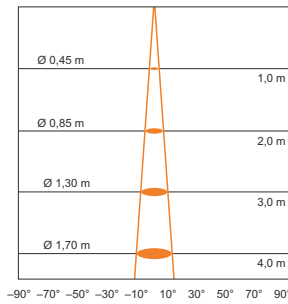

KLIRIO 3

Oprawa z ruchomym reflektorem, przeznaczona do montażu w sufitach podwieszanych. Pozwala na precyzyjne kierowanie światła na obiekt lub obszar przestrzeni. Nowoczesny wygląd pozwala na tworzenie ciekawych rozwiązań dekoracyjnych. Stosowane do oświetlenia wnętrz użyteczności publicznej i mieszkalnej.

Oprawa: stal

A light fitting with adjustable floodlight, designated for the installation in suspended ceilings. Allows for precise light direction onto a building or an area. Modern design allows for the creation of interesting, decorative solutions. Used for lighting the interior of the public utility and residential buildings.

Light fitting body: steel

Светильник с подвижным отражателем, предназначен для установки в подвесные потолки. Это дает возможность точной ориентации света на объект или область пространства. Современный внешний вид позволяет создавать интересные декоративные решения. Используется для освещения жилых интерьеров.

Рассеиватель: сталь

QR-111 / 24°

	Produkt przystosowany do napięcia 230V	Product suitable for 230V voltage	Продукт с рабочим напряжением 230V
	Trzonek G 53	Cap G 53	Цоколь G 53
	Żarówka halogenowa QR 111, 12V	Halogen bulb QR 111, 12V	Галогеновая лампа QR 111, 12V
	Żarówka halogenowa	Halogen bulb	Галогеновая люминесцентная лампа
	Stopień ochrony przed wnikaniem pyłu ciał stałych i wody IP20	Level of protection against the penetration of solid dusts and water IP20	Степень защиты от проникновения частиц пыли и воды IP20
	Minimalna odległość od oświetlanego obiektu 0,9 m	Minimum distance from the illuminated object 0.9m	Минимальное расстояние до освещаемого объекта 0,9м
	Oprawa ruchoma	Movable light fitting	Подвижный держатель
	Trzecia klasa ochronności przed porażeniem elektrycznym	3rd class of protection against the electric shock	Третий класс защиты от поражения электрическим током
	Oprawa przeznaczona do montażu wewnątrz budynku	Electric light fitting designated for building internal usage	Изделие предназначено для использования внутри зданий

Dostępne opcje / Accessible options / Доступные опции

nr SBC	Nazwa produktu Product name Наименование продукта	Nazwa katalogowa Catalogue name Артикул	Moc Power Мощность	Kolor / Color / Цвет
B 31	KLIRIO 3	DLKLI0350QR04WO	3 x max. 50W / 3 x макс 50 W/Вт	srebrny / silver / серебро